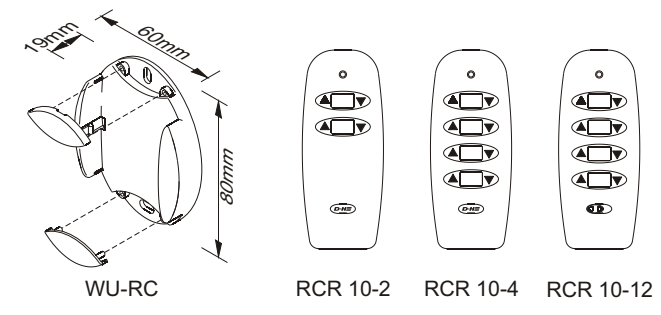

Features

- supply voltage 110 – 253V AC wide range input
- radio frequency: 868 MHz (approved in the entire Eu Except for Bulgaria)
- high reliability by 24 Bit address codification and change of transmitting code with every key depression (Code-Hopping)
- up to 12 drives controllable with one remote control
- triggering of one drive with up to 5 remote controls
- programming by simple "single- button-operation"
- possibility of 10 minutes ventilation
- remote control inclusive wall fastening (WU-RC)
- possibility of connecting directly an external rain detector and room temperature control on drive via second connection
- colour paint of the drive in all RAL-colours possible (RAL 9016, white, without extra charge)
- flexible mounting possibilities by a large choice of brackets
- RCM 230: radio receiver for direct controlling of standard ventilation-, canvas blinds- or louver drives

Пример применения

Example for Application

Тип / Type	№ Арт. / Ord.-No.	Ход / Stroke	Вес / Weight	Примечания / Comment
ACI 22/15-RC-WI	22.011.40	150mm	2,10kg	Привод включая кроншт. для откид. окон 1.-и 2 кан. пульт управления drive incl. brackets for hopper window inw. and double remote contr.
ACI 22/35-RC-WO	22.011.60	350mm	2,50kg	Привод вкл.наруж. кроншт.для откид. окон,окон кровли 2 кан.пульт Управ. drive incl. brackets for top-hung sash outw. and double remote control
RCR 10-2	30.211.10	-	0,10kg	2 уровня режима работы 2 functional levels
RCR 10-4	30.211.20	-	0,10kg	4 уровня режима работы 4 functional levels
RCR 10-12	30.211.30	-	0,10kg	12 уровней режима работы 12 functional levels
ACI 22/15-RC	22.011.10	150mm	1,70kg	С кронштейнами without brackets
ACI 22/25-RC	22.011.20	250mm	2,00kg	Без кронштейнов without brackets
ACI 22/35-RC	22.011.30	350mm	2,10kg	Без кронштейнов without brackets
VRS 10	30.300.90	-	0,40kg	Датчик дождя rain detector
RTR 230	30.901.50	-	0,10kg	Датчик комнатной температуры room temperature control
RCM 230	30.553.10	-	0,08kg	230VAC модуль радиоуправления 230VAC radio control module

Технические данные / Technical Data

Питание / power supply	110 ... 253VAC, 15VA
Мощность / pressure force	200N
Сила тяги / tensile force	150N (Сила защ.отключения / safety cutoff force)
Вид экпл. / class of rating	Кратковр. / short-time (20% ED / duty cycle)
Вид защиты / protective system	IP 50
Темп.-диапазон / range of temp.	0°C ... +60°C
Подключение / connection	2,5m PVC кабель / cable
Цвет / color	Серебристый / silver (~ RAL 9006)

Права на технические изменения сохраняются
Rights to technical modifications reserved.