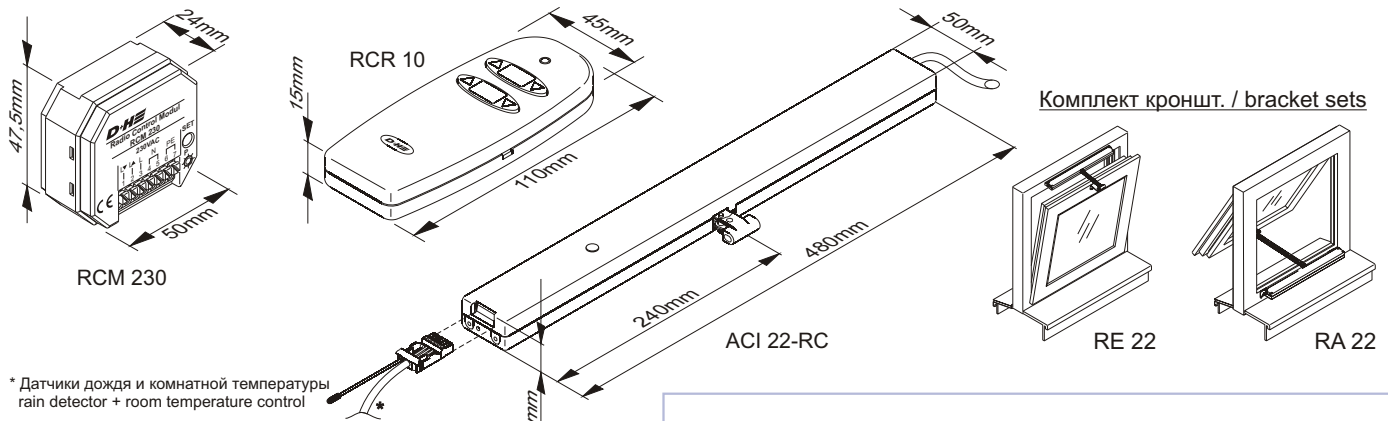

Features

- supply voltage 110 – 253V AC wide range input
- radio frequency: 868 MHz (approved in the entire Eu Except for Bulgaria)
- high reliability by 24 Bit address codification and change of transmitting code with every key depression (Code-Hopping)
- up to 12 drives controllable with one remote control
- triggering of one drive with up to 5 remote controls
- programming by simple "single- button-operation"
- possibility of 10 minutes ventilation
- remote control inclusive wall fastening (WU-RC)
- possibility of connecting directly an external rain detector and room temperature control on drive via second connection
- colour paint of the drive in all RAL-colours possible (RAL 9016, white, without extra charge)
- flexible mounting possibilities by a large choice of brackets
- RCM 230: radio receiver for direct controlling of standard ventilation-, canvas blinds- or louver drives

Пример применения

Example for Application

Тип / Type	№ Арт. / Ord.-No.	Ход / Stroke	Вес / Weight	Примечания / Comment
ACI 22/15-RC-WI	22.011.40	150mm	2,10kg	Привод включая кроншт. для откид. окон 1.-и 2 кан. пульт управления drive incl. brackets for hopper window inw. and double remote contr.
ACI 22/35-RC-WO	22.011.60	350mm	2,50kg	Привод вкл.наруж. кроншт.для откид. окон,окон кровли 2 кан.пульт Управ. drive incl. brackets for top-hung sash outw. and double remote control
RCR 10-2	30.211.10	-	0,10kg	2 уровня режима работы 2 functional levels
RCR 10-4	30.211.20	-	0,10kg	4 уровня режима работы 4 functional levels
RCR 10-12	30.211.30	-	0,10kg	12 уровней режима работы 12 functional levels
ACI 22/15-RC	22.011.10	150mm	1,70kg	С кронштейнами without brackets
ACI 22/25-RC	22.011.20	250mm	2,00kg	Без кронштейнов without brackets
ACI 22/35-RC	22.011.30	350mm	2,10kg	Без кронштейнов without brackets
VRS 10	30.300.90	-	0,40kg	Датчик дождя rain detector
RTR 230	30.901.50	-	0,10kg	Датчик комнатной температуры room temperature control
RCM 230	30.553.10	-	0,08kg	230VAC модуль радиоуправления 230VAC radio control module

Технические данные / Technical Data

Питание / power supply	110 ... 253VAC, 15VA
Мощность / pressure force	200N
Сила тяги / tensile force	150N (Сила защ.отключения / safety cutoff force)
Вид экпл. / class of rating	Кратковр. / short-time (20% ED / duty cycle)
Вид защиты / protective system	IP 50
Темп.-диапазон / range of temp.	0°C ... +60°C
Подключение / connection	2,5m PVC кабель / cable
Цвет / color	Серебристый / silver (~ RAL 9006)

Права на технические изменения сохраняются
Rights to technical modifications reserved.